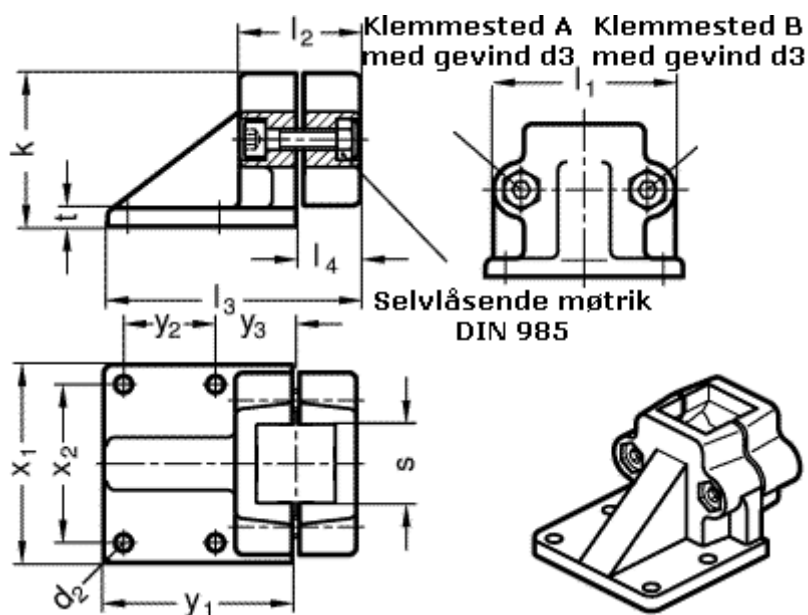

Article number: 20166V452BL

Description: Off-set baseplate clamps GN166-V45-2-BL
GN166

Measures

d2 = 11	t = 14
d3 = M10	x1 = 115
k = 91	x2 = 90
l1 = 98	y1 = 108
l2 = 70	y2 = 50
l3 = 145	y3 = 45
l4 = 35	
S = V45	